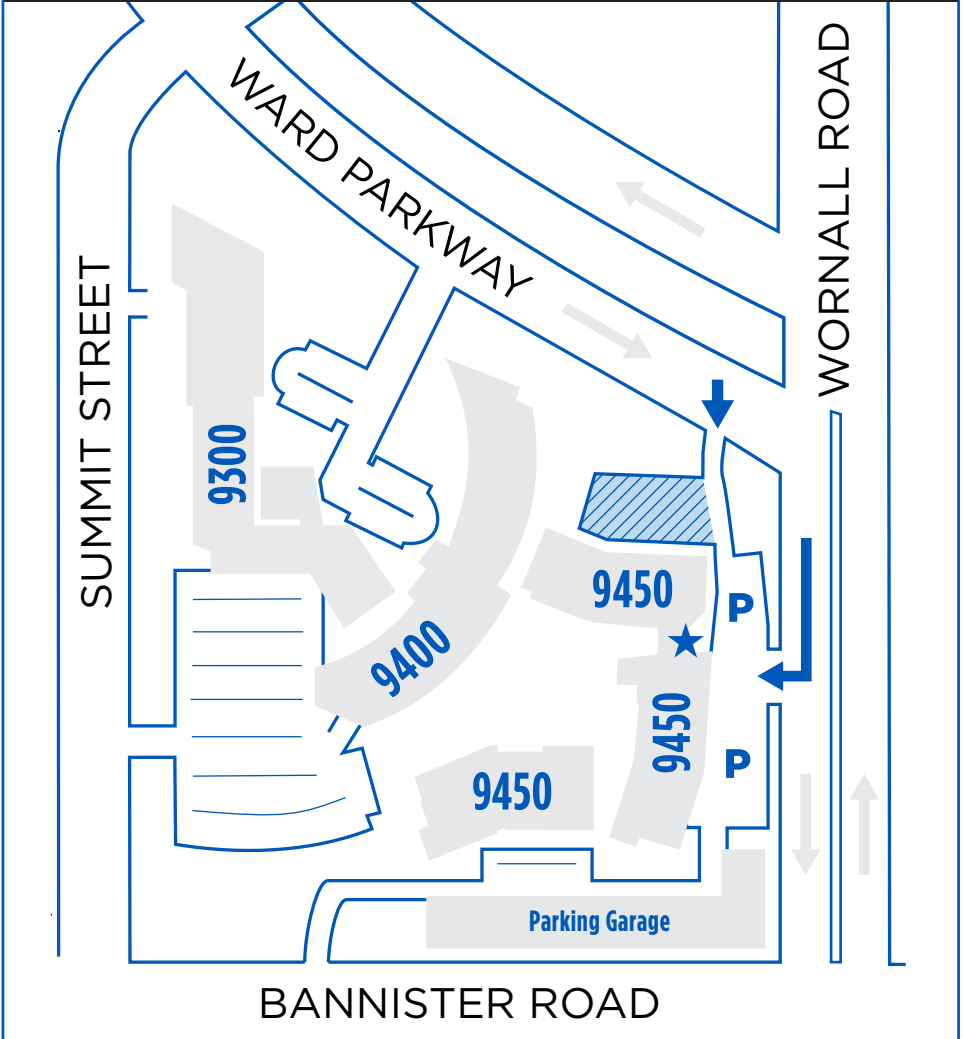

Burns & McDonnell World Headquarters

9400 Ward Parkway, Kansas City, MO 64114

Visitor Parking – 9450 Building

BURNS  **MCDONNELL**

- Building Entrance: ★
- Visitor Parking: P
- Restricted Parking: 